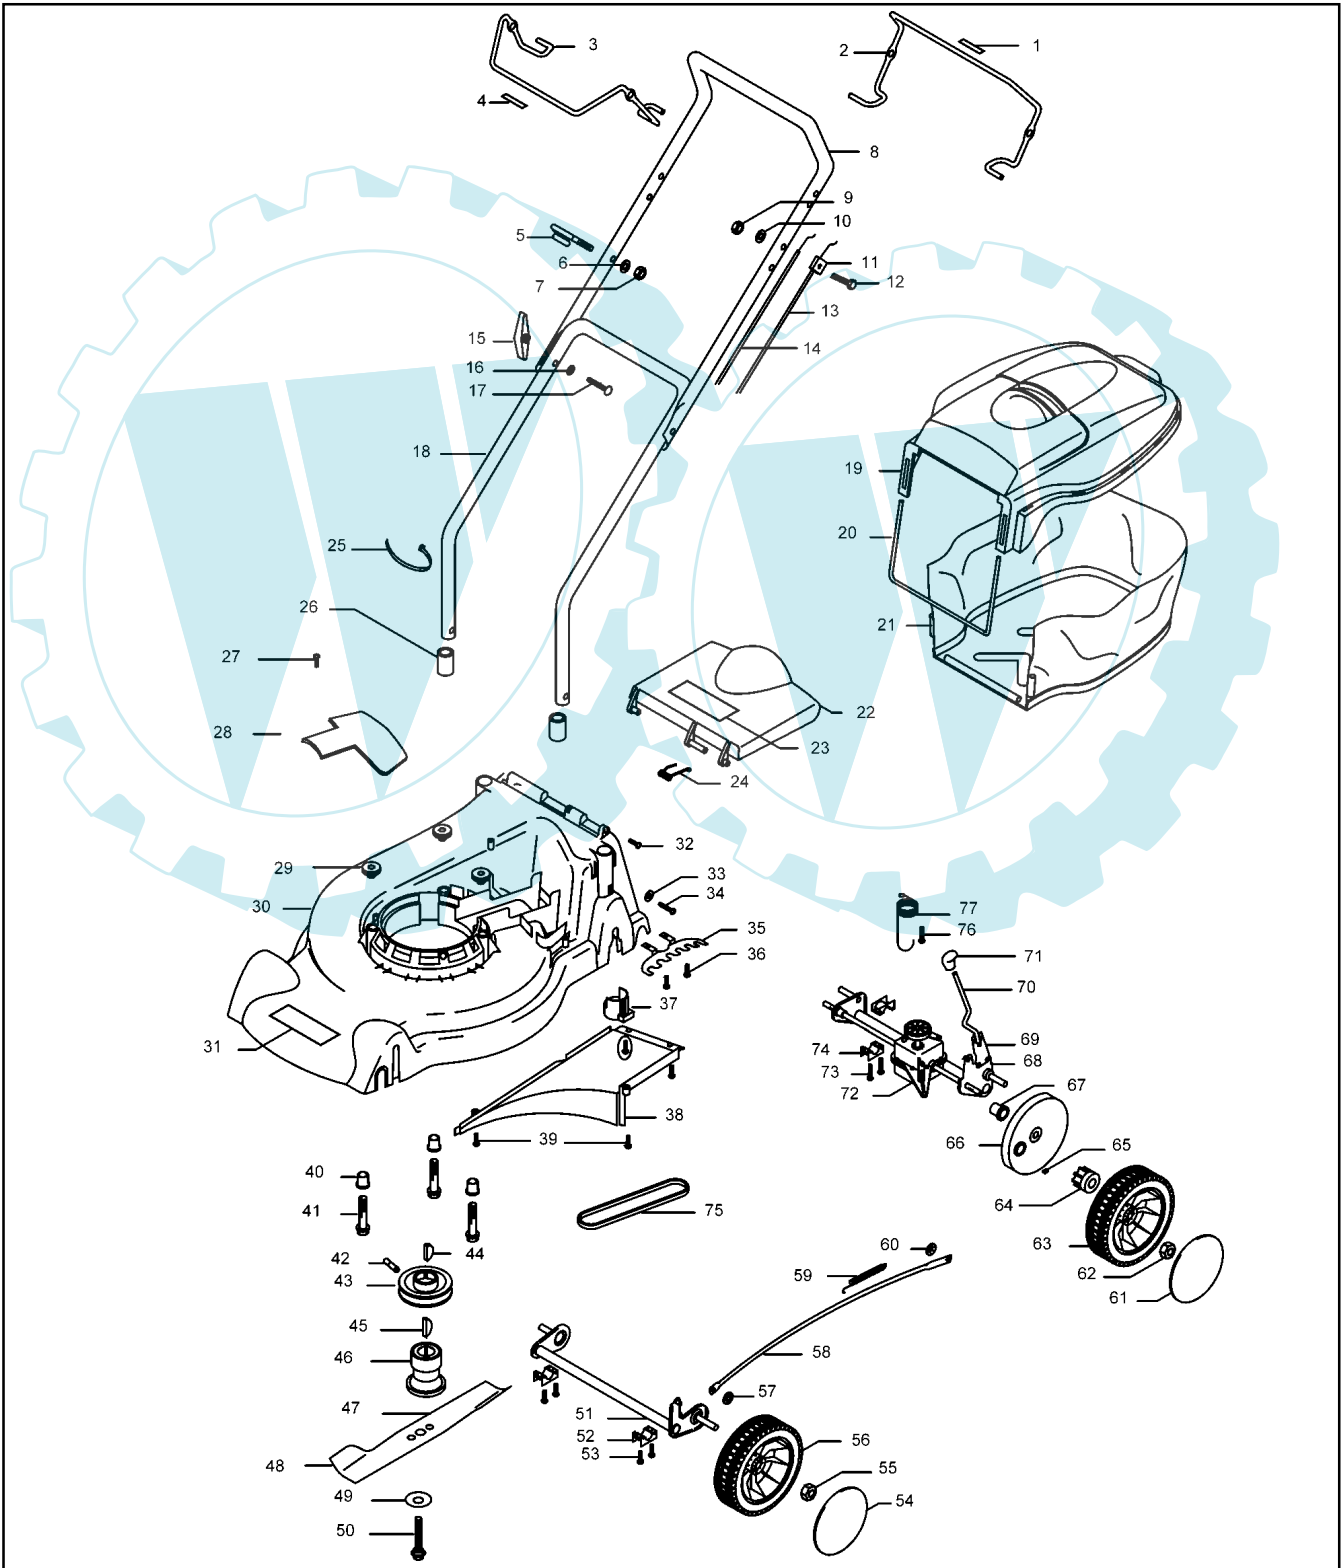

Partner 46D

Product Number

9645415-16

brand	Partner
-------	---------

date	26.11.2002	Sheet 2/2
------	------------	-----------

Partner 46D

pos	Part No	Description	Qty	pos	Part No	Description	Qty
1	5139532-00/5	Label stop	1	40	\$ 5148551-00/4	Bush	3
2	5106948-67/1	Bail arm brake	1	41	5149167-00/8	Engine bolt	3
3	5106949-67/9	Bail arm drive	1	42	* 5138692-00/8	Grub screw	1
4	5139531-00/7	Label drive	1	43	5139839-01/2	Drive pulley kit	1
5	5130763-00/5	Cord guide	1		(includes * item)		
6	5140266-00/7	Washer	1	44	5140053-00/9	Woodruff key	1
7	5147180-00/3	Nut	1	45	+ 5140053-00/9	Woodruff key	1
8	5118919-02/5	Handle upper	1	46	5139718-00/0	Blade adaptor kit	1
9	5147180-00/3	Nut	1		(includes + items)		
10	5140266-00/7	Washer	1	47	5119224-00/3	Blade	1
11	5168773-09/0	Wire clamp double	1	48	5119224-60/7	Blade Pre Pack	1
12	7252378-51/3	Bolt	1	49	+ 5139480-00/7	Belville washer	1
13	5130539-00/9	Brake cable	1	50	5146677-09/0	Blade bolt	1
14	5130606-00/6	Drive cable	1	51	5118892-00/8	Front axle	1
15	5127931-67/2	Wing knob	2	52	5138618-00/3	Axle clamp	2
16	5149164-00/5	Washer	2	53	5149753-01/3	Screw	4
17	5149945-01/5	Bolt	2	54	5127993-69/8	Hub cap	2
18	5118839-68/3	Handle lower	1	55	5149134-00/8	Nut	2
19	5106933-69/9	Softbox upper	1	56	5139706-00/5	Wheel	2
20	5139348-01/4	Softbox bar	1	57	5149679-00/2	Starlock washer	1
21	5119260-01/5	Grassbag	1	58	5118785-02/0	Tie bar	1
22	5106859-69/6	Safety flap	1	59	5138659-00/7	Spring	1
23	5139987-00/1	Warning label	1	60	5149679-00/2	Starlock washer	1
24	5138620-00/9	Spring	1	61	5127994-69/6	Hub cap	2
25	5147150-00/6	Tie wrap	1	62	5149134-00/8	Nut	2
26	\$ 5127999-67/9	Deck collar	2	63	5139707-00/3	Wheel	2
27	5149753-01/3	Screw	1	64	L/H 5138050-00/9	Drive sprocket	1
28	5127844-69/3	Drive cover	1		R/H 5138050-01/7	Drive sprocket	1
29	\$ 5139621-00/6	Bush	3	65	5148831-00/0	Pawl	1
30	5130907-07/3	Deck kit	1	66	5139179-00/5	Drive cover	2
	(includes \$ items)			67	5148485-00/5	Axle bush	2
31	5139079-38/7	Brand label	1	68	5118898-00/5	Rear axle	1
32	5149197-01/3	Screw	1	69	5137724-00/0	Adjuster spring	1
33	5149313-00/8	Washer	2	70	5130793-00/2	Lever	1
34	5149923-02/0	Screw	2	71	5127382-67/8	Height adjust knob	1
35	5127863-00/8	Quadrant	1	72	5128034-00/5	Gearbox	1
36	5149753-01/3	Screw	2	73	5149753-04/7	Screw	4
37	5130508-00/4	Handle support	2	74	5138618-00/3	Axle clamp	4
38	5106909-67/3	Collection plate	1	75	5139109-03/6	Drive belt	1
39	5149753-01/3	Screw	4	76	5149753-01/3	Screw	1
				77	5139508-02/1	Spring	1